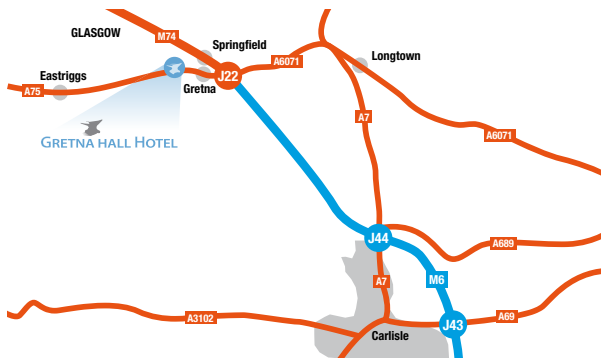

GREтна HALL HOTEL AND BLACKSMITHS

How to find us

Heading north on the M6 exit junction 45 for Gretna/
Gretna Green. At the T-junction turn left on to the B7076
(sign posted Gretna Green) then go straight over the
roundabout at Gretna Gateway outlet village. Go straight
over the traffic lights then turn right at the war memorial.

Heading south on the M74 past Gretna service area
(Welcome Break) branch left then take the 1st exit on
the roundabout signposted Gretna Green. Turn left
onto the B7076 at the T junction. The hotel is situated
approximately 200 yards on the right hand side.

Nearest Station: 1/4 mile (Gretna Green station)
Nearest Airport: 83 miles (Newcastle Airport),
95 miles (Glasgow Airport)

Gretna Hall Hotel

Gretna Green Dumfriesshire DG16 5DY
Tel (01461) 338257
Fax (01461) 338911
info@gretnahallhotel.com